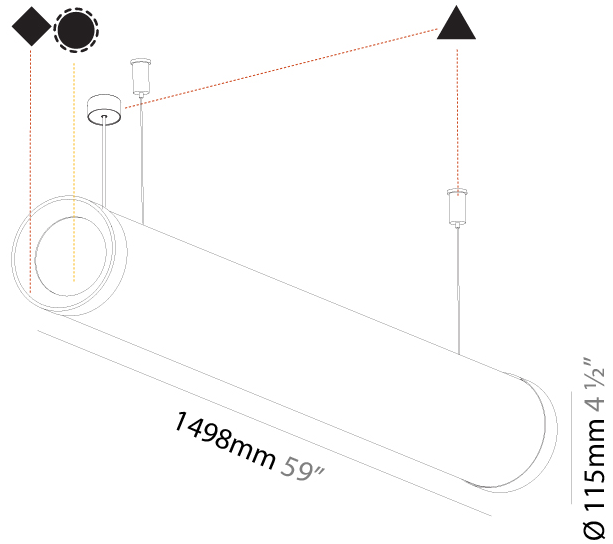

GENERAL

Series: Bunga Plus
Partner: Prolicht
Division: Architectural
Installation: Suspension
Product Type: Linear Profiles
Mounting Location: Ceiling

PHYSICAL

Shape: Cylinder
Length (mm): 1498
Length (in): 59
Width (mm): 115
Width (in): 4 1/2
Height (mm): 115
Height (in): 4 1/2
Max. Overall Height (mm): 2115
Max. Overall Height (in): 83 1/4
Weight (kg): 5.038
Weight (lbs): 11.106
Diffuser: [PMMA - Opal](#)
Fixture Finish: [SSR / BKV / CWI / CRY / HAB / UFT / ITA / RUA / FTG / MYG / LOD / PUS / FRO / FUP / KIA / POP / BLS / SPG / MEY / GOH / CHC / COM / ABZ / JAG / OBR / MOS / ROR](#)
Fixture Material: [PMMA / Aluminum](#)
Cable Details: [2000mm or 4000mm Transparent Cable](#)
Upon Request: Cable colour - [White / Black / Orange / Red](#)

ELECTRICAL

Lamp Type: LED (Zhaga Standard)
Input Wattage (W): 25
Total Output Wattage (W): 20 / 16 (3500K)
Dimming: [Non-Dimming / Phase Dimming (120Vac only) / 0-10V Dimming](#)
Driver Included: Yes
Driver Location: Integrated
Driver Type: Constant Current - 120 / 277Vac
Driver Class: Class 2
Input Voltage (V): 120 - 277
Constant Current (MA): 350 / 500 (3500K)

LED

Color Temperature (°K): [3000 / 3500 / 4000](#)
Max. Delivered Lumen (lm): 2770 / 2862 / 2920
CRI: >80 CRI
Lamp Life (hrs): 50000

OPTICAL

RATINGS AND CERTIFICATIONS

Certified By: Certified for North American Standards
IP rating: IP20