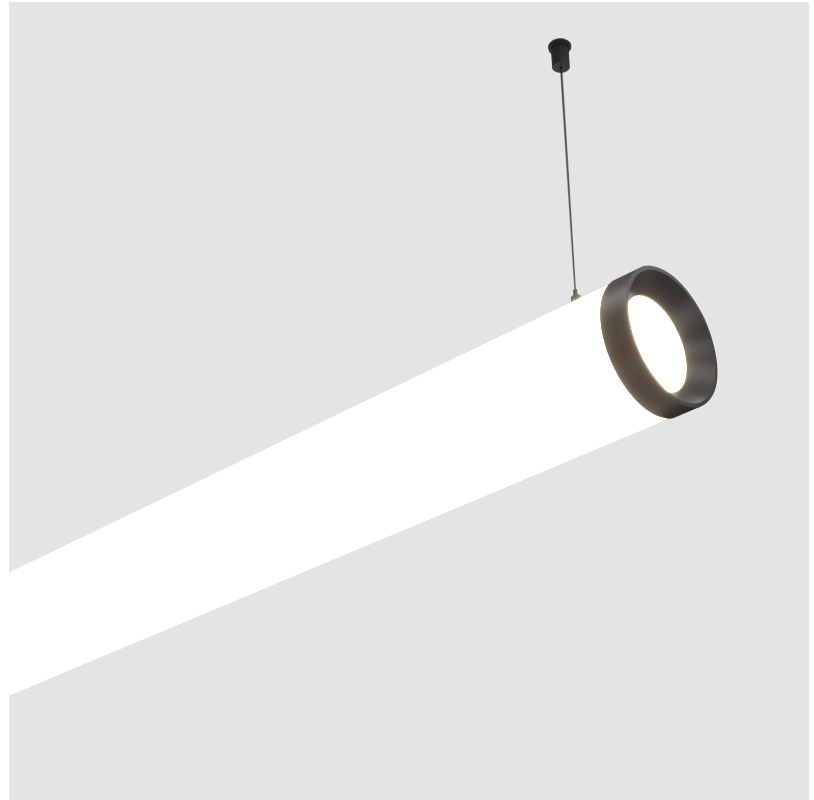

GENERAL

Series: Bunga Plus
Partner: Prolicht
Division: Architectural
Installation: Suspension
Product Type: Linear Profiles
Mounting Location: Ceiling

PHYSICAL

Shape: Cylinder
Length (mm): 1218
Length (in): 47 ¹⁵/₁₆
Width (mm): 115
Width (in): 4 1/2
Height (mm): 115
Height (in): 4 1/2
Max. Overall Height (mm): 2115
Max. Overall Height (in): 83 1/4
Weight (kg): 4.309
Weight (lbs): 9.499
Diffuser: PMMA - Opal
Fixture Finish: SSR / BKV / CWI / CRY / HAB / UFT / ITA / RUA / FTG / MYG / LOD / PUS / FRO / FUP / KIA / POP / BLS / SPG / MEY / GOH / CHC / COM / ABZ / JAG / OBR / MOS / ROR
Fixture Material: PMMA / Aluminum
Cable Details: 2000mm or 6000mm Transparent Cable
Upon Request: Cable colour - White / Black / Orange / Red

ELECTRICAL

Lamp Type: LED (Zhaga Standard)
Input Wattage (W): 20
Total Output Wattage (W): 16 / 12.8 (3500K)
Dimming: Non-Dimming / Phase Dimming (120Vac only) / 0-10V Dimming
Driver Included: Yes
Driver Location: Integrated
Driver Type: Constant Current - 120 / 277Vac
Driver Class: Class 2
Input Voltage (V): 120 - 277
Constant Current (MA): 350 / 400 (3500K)

LED

Color Temperature (°K): 3000 / 3500 / 4000
Max. Delivered Lumen (lm): 2210 / 2293 / 2340
CRI: >80 CRI
Lamp Life (hrs): 50000

OPTICAL

RATINGS AND CERTIFICATIONS

Certified By: Certified for North American Standards
IP rating: IP20