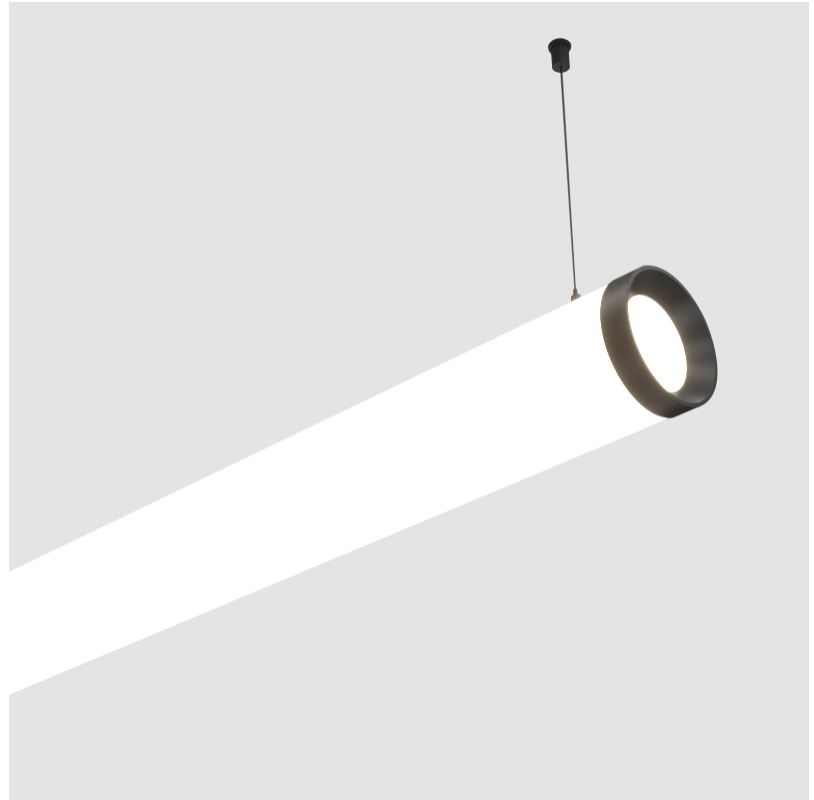

GENERAL

Series: Bunga Plus
Partner: Prolicht
Division: Architectural
Installation: Suspension
Product Type: Linear Profiles
Mounting Location: Ceiling

PHYSICAL

Shape: Cylinder
Length (mm): 1498
Length (in): 59
Width (mm): 115
Width (in): 4 1/2
Height (mm): 115
Height (in): 4 1/2
Max. Overall Height (mm): 2115
Max. Overall Height (in): 83 1/4
Weight (kg): 5.038
Weight (lbs): 11.106
Diffuser: [PMMA - Opal](#)
Fixture Finish: [SSR / BKV / CWI / CRY / HAB / UFT / ITA / RUA / FTG / MYG / LOD / PUS / FRO / FUP / KIA / POP / BLS / SPG / MEY / GOH / CHC / COM / ABZ / JAG / OBR / MOS / ROR](#)
Fixture Material: [PMMA / Aluminum](#)
Cable Details: [2000mm or 4000mm Transparent Cable](#)
Upon Request: Cable colour - [White / Black / Orange / Red](#)

ELECTRICAL

Lamp Type: LED (Zhaga Standard)
Input Wattage (W): 25
Total Output Wattage (W): 20 / 16 (3500K)
Dimming: [Non-Dimming / Phase Dimming (120Vac only) / 0-10V Dimming](#)
Driver Included: Yes
Driver Location: Integrated
Driver Type: Constant Current - 120 / 277Vac
Driver Class: Class 2
Input Voltage (V): 120 - 277
Constant Current (MA): 350 / 500 (3500K)

LED

Color Temperature (°K): [3000 / 3500 / 4000](#)
Max. Delivered Lumen (lm): 2770 / 2862 / 2920
CRI: >80 CRI
Lamp Life (hrs): 50000

OPTICAL

RATINGS AND CERTIFICATIONS

Certified By: Certified for North American Standards
IP rating: IP20