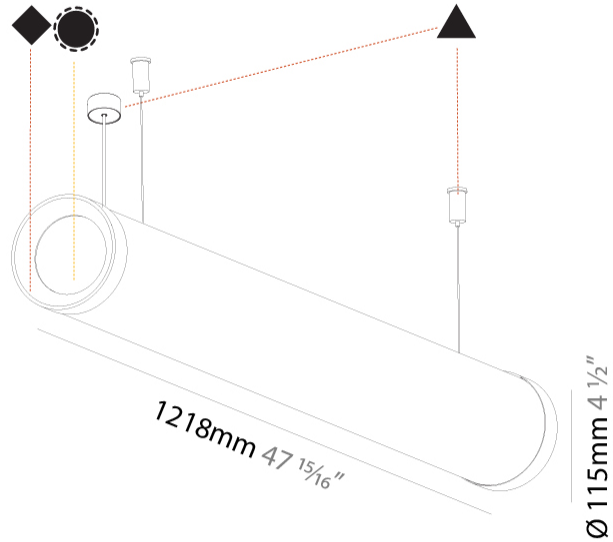

GENERAL

Series: Bunga Plus
Partner: Prolicht
Division: Architectural
Installation: Suspension
Product Type: Linear Profiles
Mounting Location: Ceiling

PHYSICAL

Shape: Cylinder
Length (mm): 1218
Length (in): 47 ¹⁵/₁₆
Width (mm): 115
Width (in): 4 1/2
Height (mm): 115
Height (in): 4 1/2
Max. Overall Height (mm): 2115
Max. Overall Height (in): 83 1/4
Weight (kg): 4.309
Weight (lbs): 9.499
Diffuser: PMMA - Opal
Fixture Finish: SSR / BKV / CWI / CRY / HAB / UFT / ITA / RUA / FTG / MYG / LOD / PUS / FRO / FUP / KIA / POP / BLS / SPG / MEY / GOH / CHC / COM / ABZ / JAG / OBR / MOS / ROR
Fixture Material: PMMA / Aluminum
Cable Details: 2000mm or 6000mm Transparent Cable
Upon Request: Cable colour - White / Black / Orange / Red

ELECTRICAL

Lamp Type: LED (Zhaga Standard)
Input Wattage (W): 20
Total Output Wattage (W): 16 / 12.8 (3500K)
Dimming: Non-Dimming / Phase Dimming (120Vac only) / 0-10V Dimming
Driver Included: Yes
Driver Location: Integrated
Driver Type: Constant Current - 120 / 277Vac
Driver Class: Class 2
Input Voltage (V): 120 - 277
Constant Current (MA): 350 / 400 (3500K)

LED

Color Temperature (°K): 3000 / 3500 / 4000
Max. Delivered Lumen (lm): 2210 / 2293 / 2340
CRI: >80 CRI
Lamp Life (hrs): 50000

OPTICAL

RATINGS AND CERTIFICATIONS

Certified By: Certified for North American Standards
IP rating: IP20